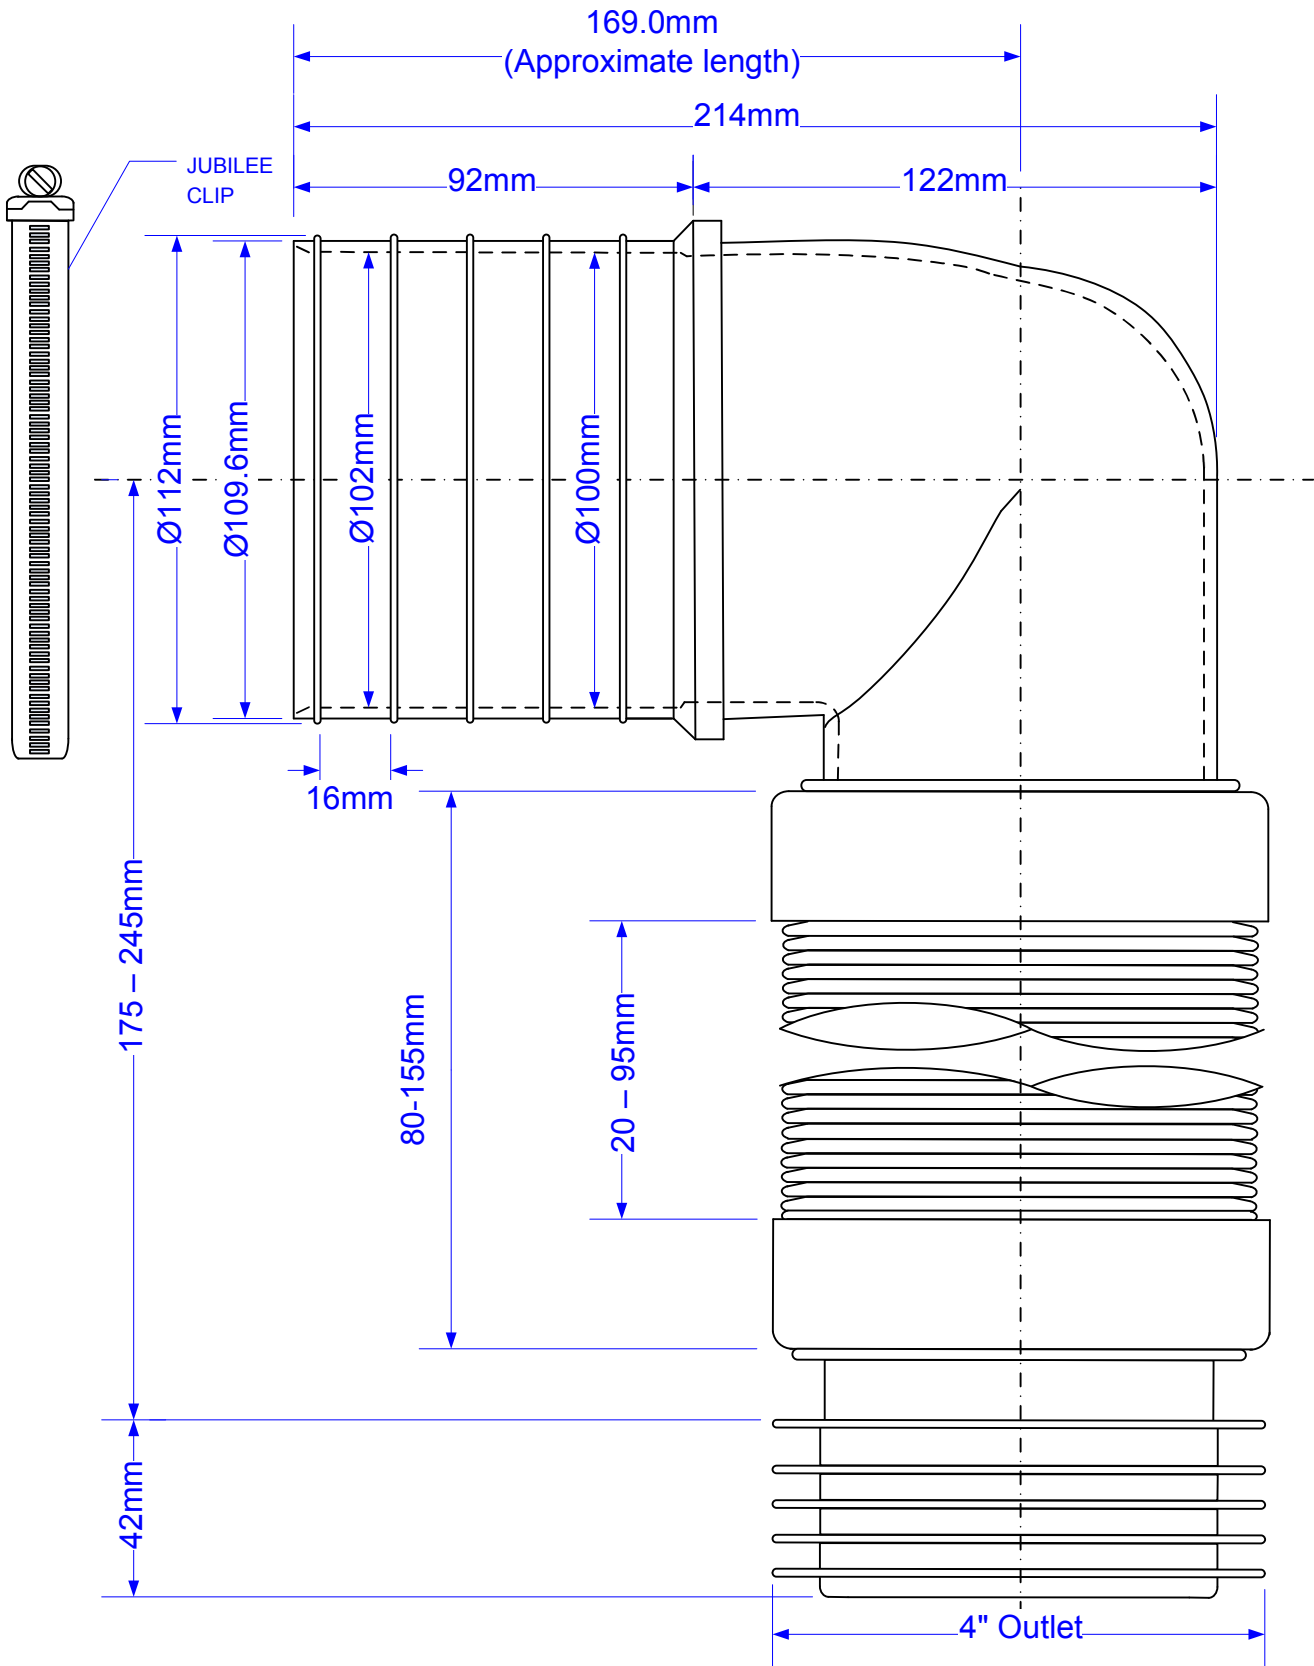

# WC-CON8F18-BTW

© McALPINE  
06/10/14

Drawing verified  
correct as of:

DRAWN BY M.GILMOUR	REVISED 25.02.15	FILENAME WC-CON8F18-BTW.VSD
	SCALE 1: 1.75	DATE 06/10/14