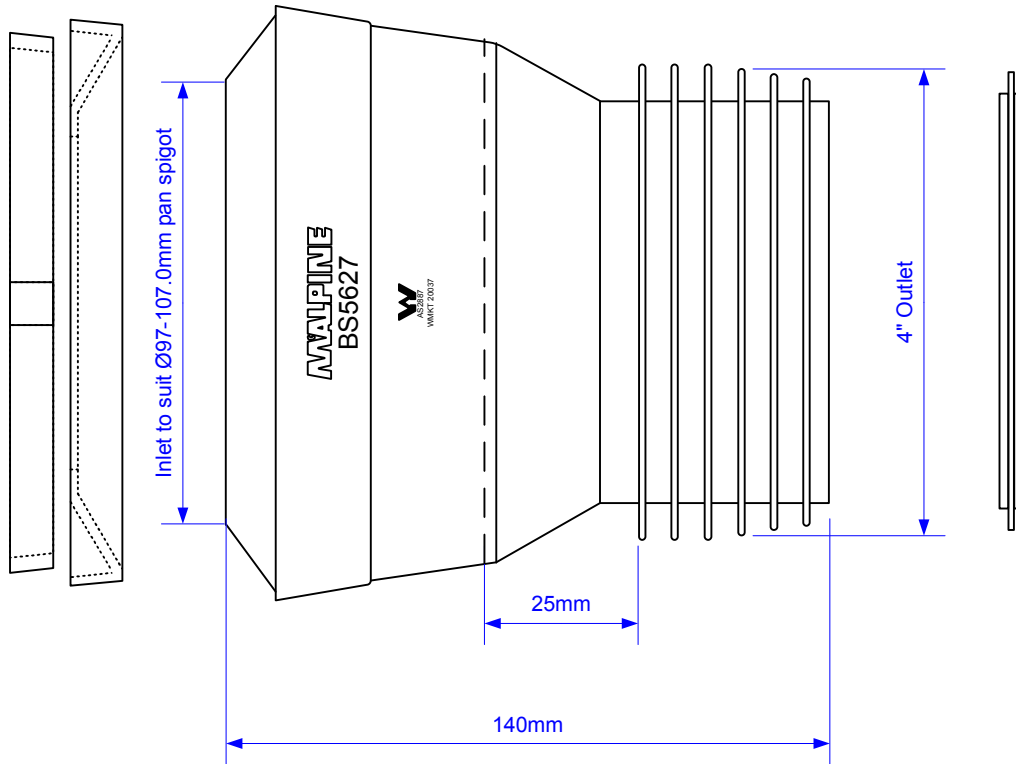

Code:

MAC-1

© McALPINE
04/04/2012

Drawing verified
correct as of:

07/05/2015
RM

DRAWN BY

RM

REVISED

04/04/2012, 07/05/2015

FILENAME

MAC-1.VSD

SCALE

1: 1.75

DATE

07/05/2015