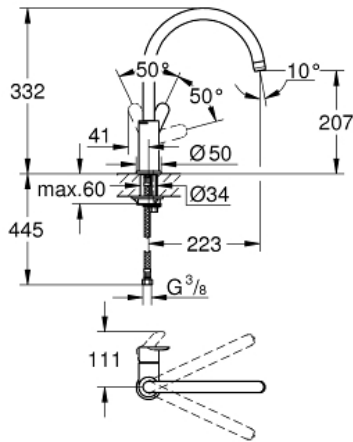

BAUEDGE
 Single-lever sink mixer 1/2"
 MODEL # 31367000

Pure Freude
 an Wasser

Product Description:
BAUEDGE
 Single-lever sink mixer 1/2"

Standard Specification:
 high spout
 monobloc installation
GROHE StarLight chrome finish
 GROHE Longlife 28 mm ceramic cartridge
 spout with mousseur
 swivel tubular spout
 swivel area 360°
 flexible connection hoses
 rapid installation system

Color:
 31367000 Chrome